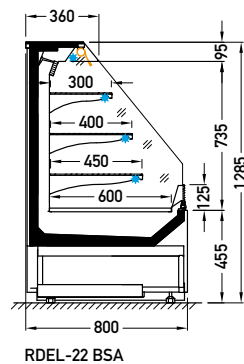

## STANDARD FEATURES

- working temperature: from 2°C to 4°C
- refrigerant: R290
- electrical defrosting
- automatic evaporation of condensate
- electronic controller with temperature indicator
- exposition: 3 suspended glass shelves + bottom made of powder coated, zinc-coated metal plate
- shelves support and bottom shelf in grey color RAL 7004
- lighting – top and each shelf – energy-saving, LEDit, WW-2
- sidewalls integrated with thermopane glass, with silk-screen painting
- mechanical night blind

Elegant RDEL-22 1400 BSA

BSA – low glass or front glass riser | single, straight | fixed