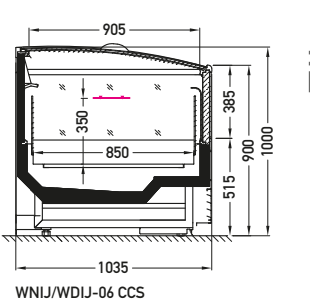

Eibrus WNEL-17