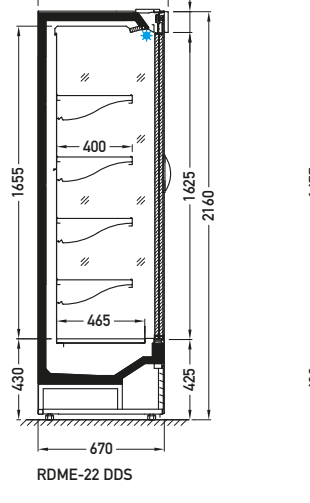

Garmo RDGA-L4