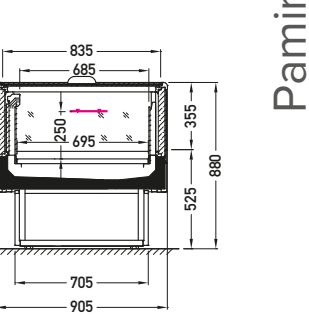

Pamir WNP-09

Pamir WNP-10