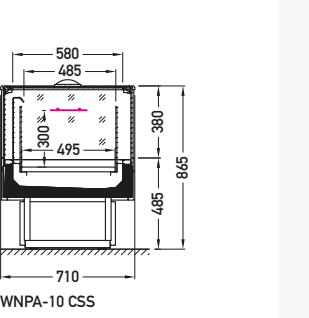

PLUG-IN

CROSS SECTIONS SET

COUNTERS

PROMOTION

PASTRY LINE

MULTIDECKS

SEMI VERTICAL MULTIDECKS

ISLANDS

Glazing type symbols:

CABINETS