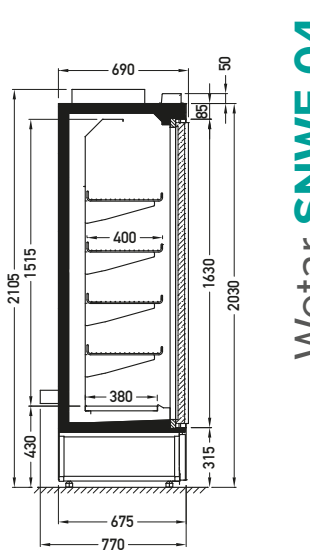

CABINETS

Wetar SNWE-02

Wetar SNWE-04