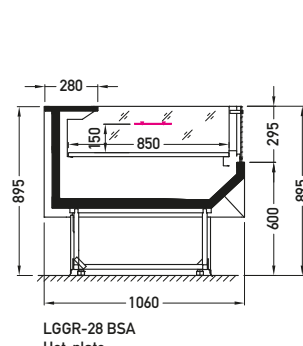

Lhotse **LGLH-37**