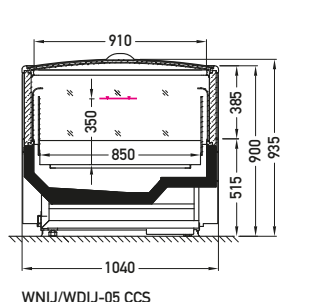

Imja WNIJ-05

Imja WNIJ-06