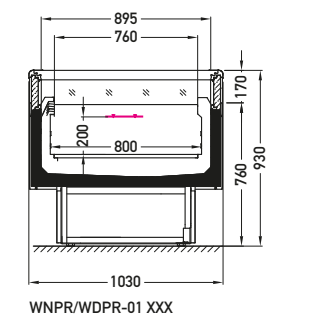

ISLANDS

Pamir WNP/WDP-04