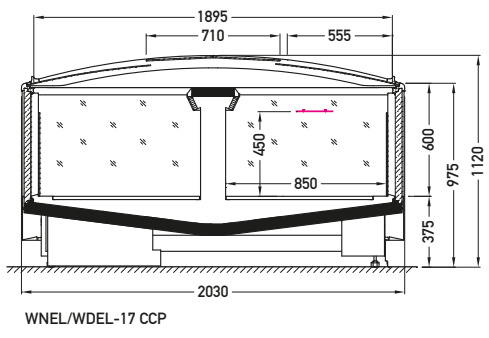

Dolomiti WMDO-03