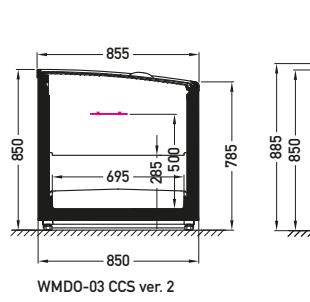

Dolomiti WMDO-03