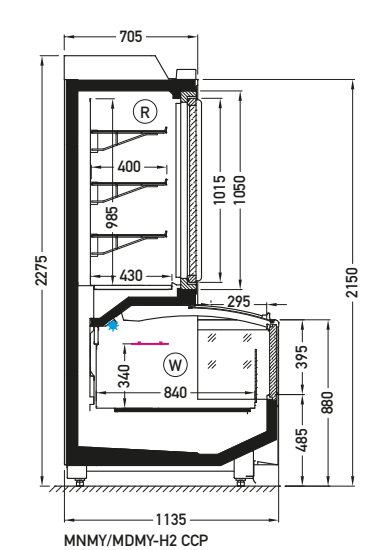

Mix **MNMY-H2**

Mix **MNMY-L2**