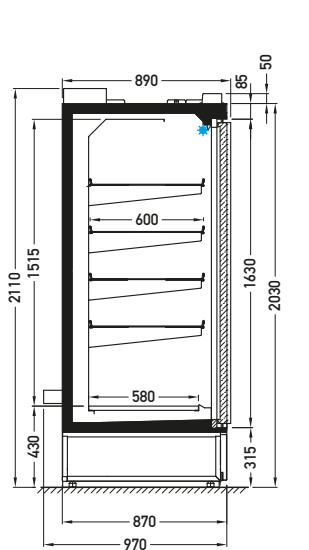

Wetar SNWE-04

Denali SNDE-03