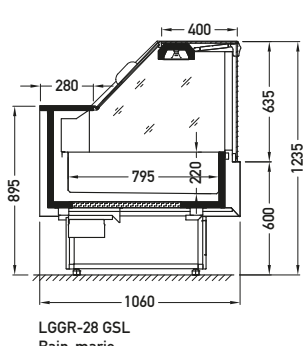

Lhotse **LGLH-37**