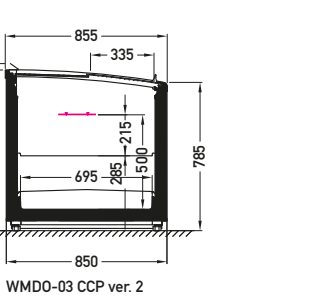

PLUG-IN

CROSS SECTIONS SET

COUNTERS

PROMOTION

PASTRY LINE

MULTIDECKS

SEMI VERTICAL MULTIDECKS

ISLANDS

Glazing type symbols:

Dolomiti WMDO-03

CABINETS