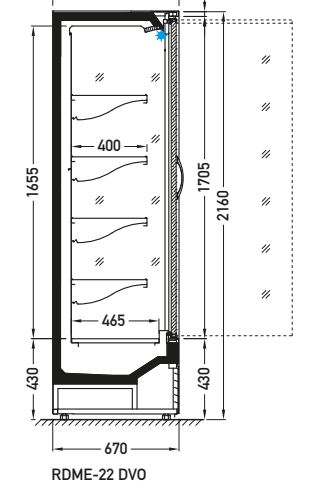

Garmo RDGA-L4