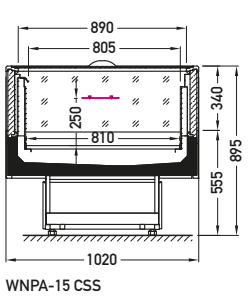

Glazing type symbols:

Pamir WNP-15

Imja WNIJ-05