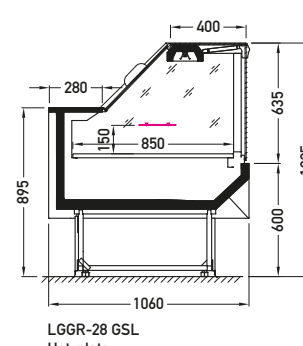

Lhotse **LGLH-37**