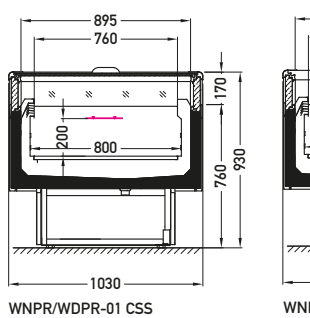

ISLANDS

Pamir WNP/WDP-01