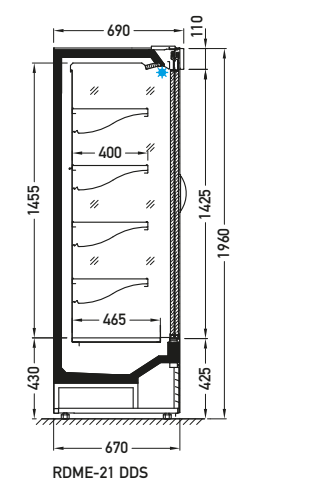

Medium RDME-22